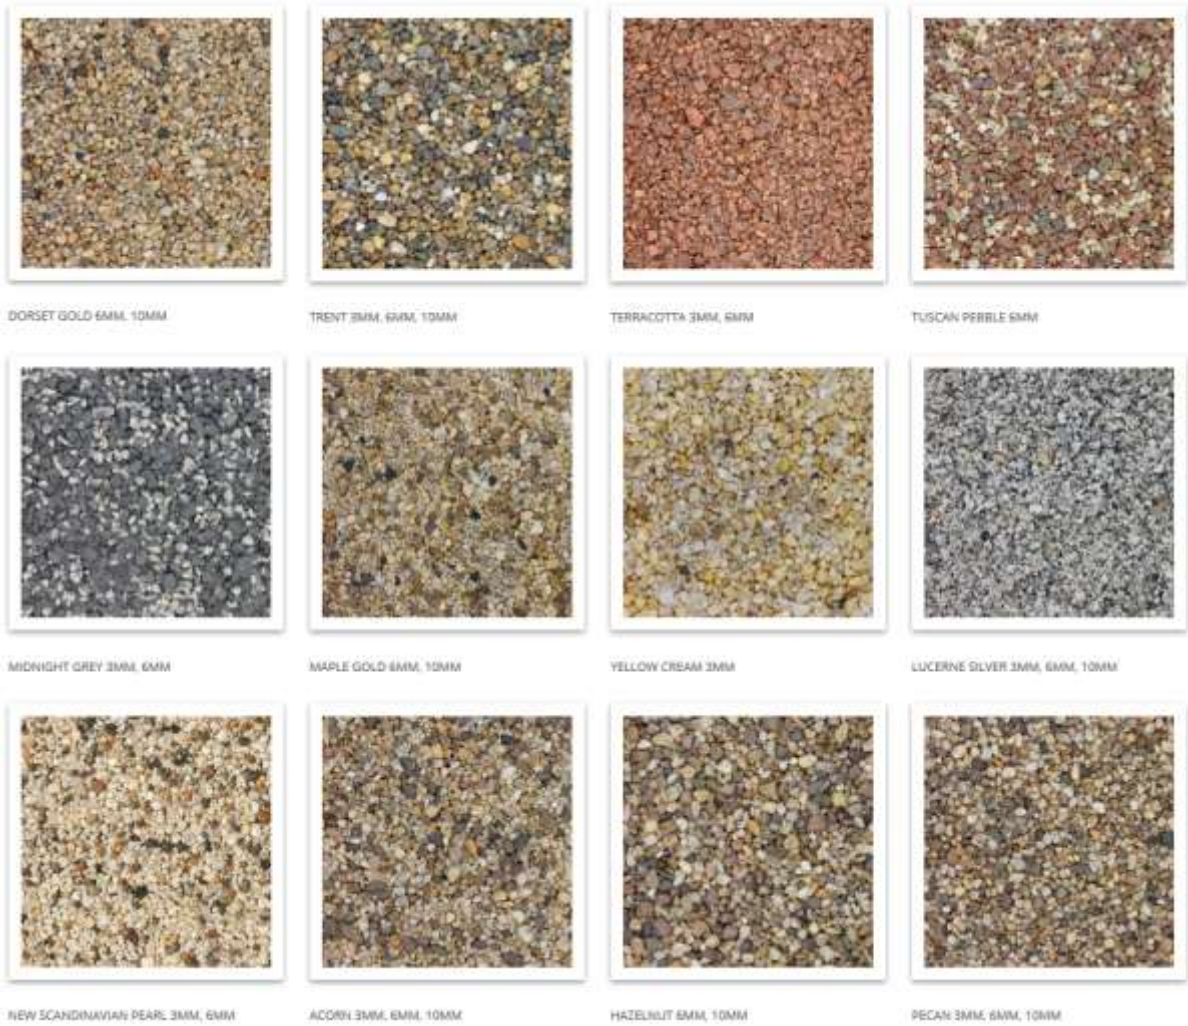

Addagrip Addabound Resin Bound Surfacing with recycled aggregates – Grey colour with light buff colour and decorative shapes

Addagrip Addabound Resin Bound Surfacing with recycled aggregates – Colour samples

Addagrip Addaset Resin Bound Surfacing – Buff and grey colours

Addagrip Addaset Resin Bound Surfacing at Spitalfields Market, London – Brown colour tying in with natural stone blocks

Addagrip Addaset Resin Bound Surfacing at Dalkeith Estate, Scotland (heritage area scheme) – Buff/maple gold colour alongside light grey stone

Addagrip Addaset Resin Bound Surfacing – Colour samples

Addagrip Terrabound Resin Bound Surfacing at Liverpool's Anfield Stadium – Buff/brown and red/brown colours

Addagrip Terrabound Resin Bound Surfacing at Monument Street, London – Peanut colour scheme

Addagrip Terrabound Resin Bound Surfacing – Colour samples

KBI Flexistone Resin Bound Surfacing – Buff colours

KBI Flexistone Resin Bound Surfacing – Grey colours

Titanium (UV)

Starlight (UV)

Platinum (UV)