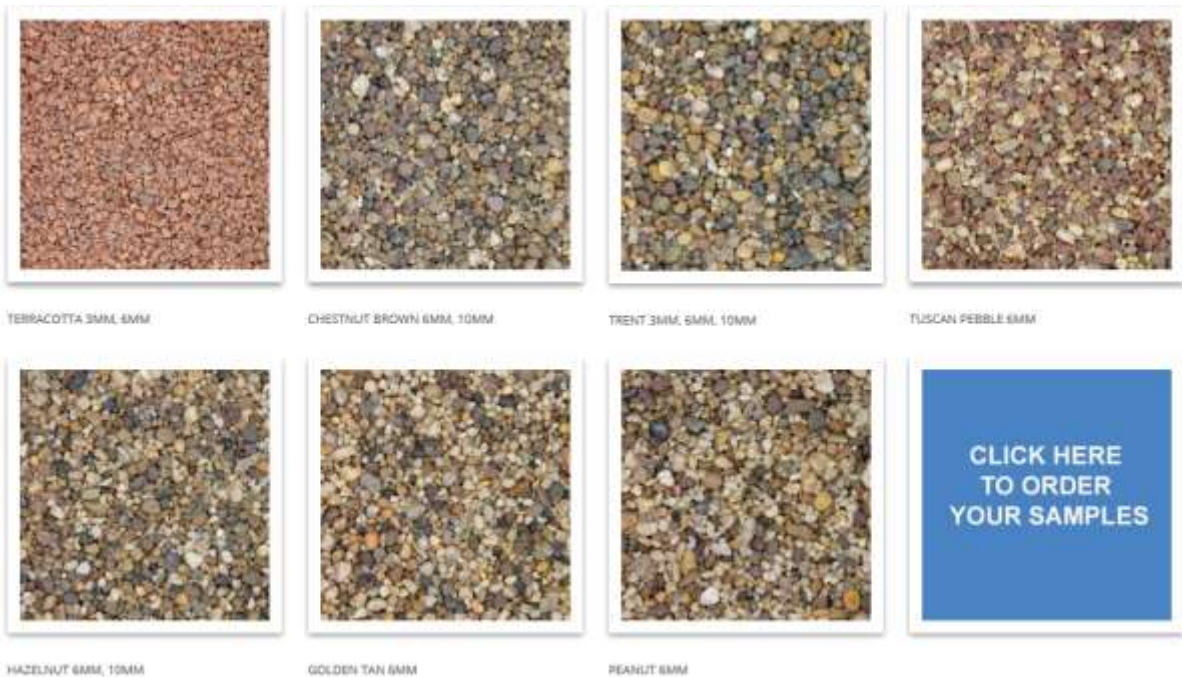

Addagrip Addaset Resin Bound Surfacing – Buff and grey colours

Addagrip Addaset Resin Bound Surfacing at Spitalfields Market, London – Brown colour tying in with natural stone blocks

Addagrip Addaset Resin Bound Surfacing at Dalkeith Estate, Scotland (heritage area scheme) – Buff/maple gold colour alongside light grey stone

Addagrip Addaset Resin Bound Surfacing – Colour samples

Addagrip Terrabound Resin Bound Surfacing at Liverpool's Anfield Stadium – Buff/brown and red/brown colours

Addagrip Terrabound Resin Bound Surfacing at Monument Street, London – Peanut colour scheme

Addagrip Terrabound Resin Bound Surfacing – Colour samples

KBI Flexistone Resin Bound Surfacing – Buff colours

KBI Flexistone Resin Bound Surfacing – Grey colours

Titanium (UV)

Starlight (UV)

Platinum (UV)

Slate Grey (UV)

Oyster Pearl (UV)

Sahara (UV)

Ireland Green (UV)

Aspen (UV)

Purity (UV)

Merit (UV)

Inverno (UV)