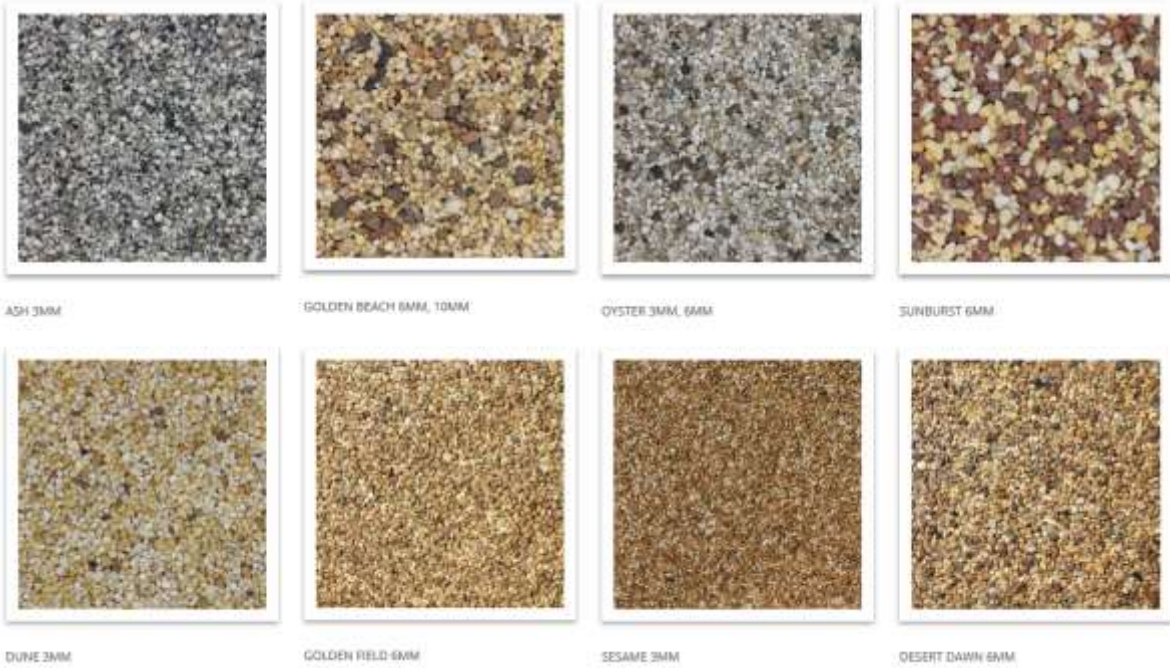

Addagrip Addabound Resin Bound Surfacing with recycled aggregates – Grey colour with light buff colour and decorative shapes

Addagrip Addabound Resin Bound Surfacing with recycled aggregates – Colour samples

Addagrip Addaset Resin Bound Surfacing – Buff and grey colours

Addagrip Addaset Resin Bound Surfacing at Spitalfields Market, London – Brown colour tying in with natural stone blocks

Addagrip Addaset Resin Bound Surfacing at Dalkeith Estate, Scotland (heritage area scheme) – Buff/maple gold colour alongside light grey stone

Addagrip Addaset Resin Bound Surfacing – Colour samples

Addagrip Terrabound Resin Bound Surfacing at Liverpool's Anfield Stadium – Buff/brown and red/brown colours

Addagrip Terrabound Resin Bound Surfacing at Monument Street, London – Peanut colour scheme

Addagrip Terrabound Resin Bound Surfacing – Colour samples

KBI Flexistone Resin Bound Surfacing – Buff colours

KBI Flexistone Resin Bound Surfacing – Grey colours

Titanium (UV)

Starlight (UV)

Platinum (UV)